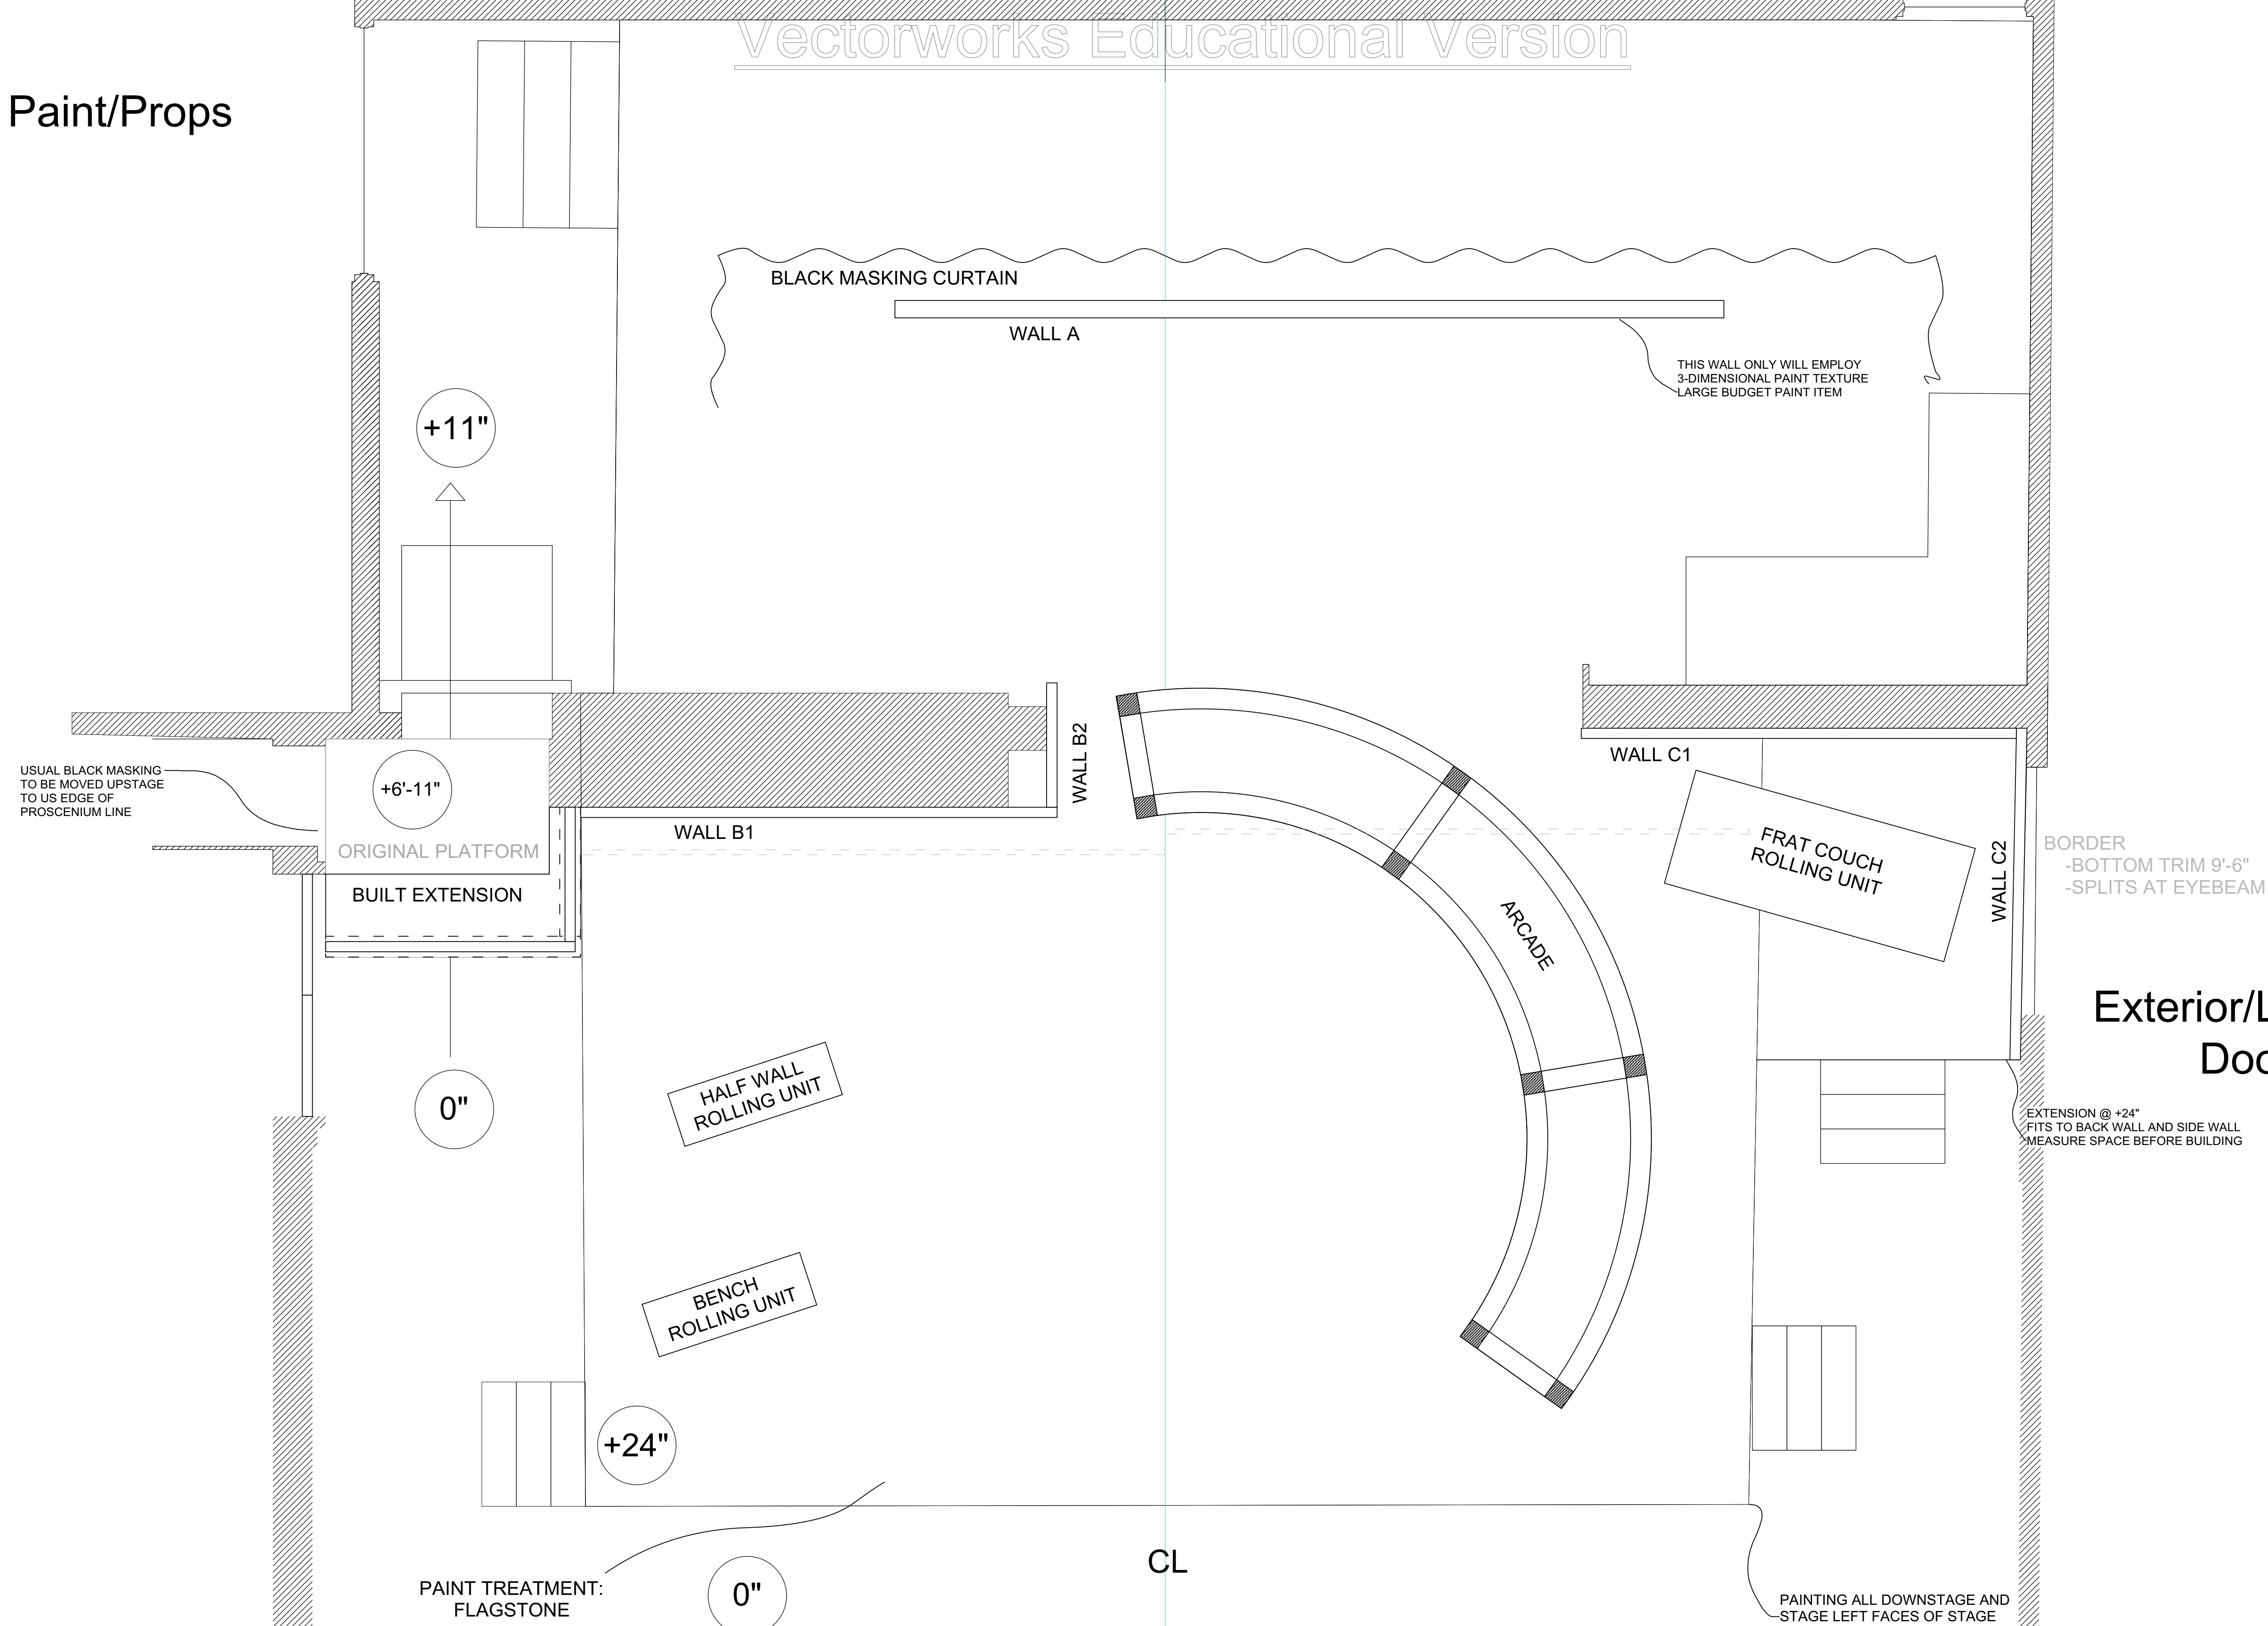

Paint/Props

Lobby

ROMEO AND JULIET	
Groundplan	
Thunder Bay Theatre	
Scenic Design By: Bridgid Burge	
Scale: 1/2"=1'-0"	Date 10/1/18