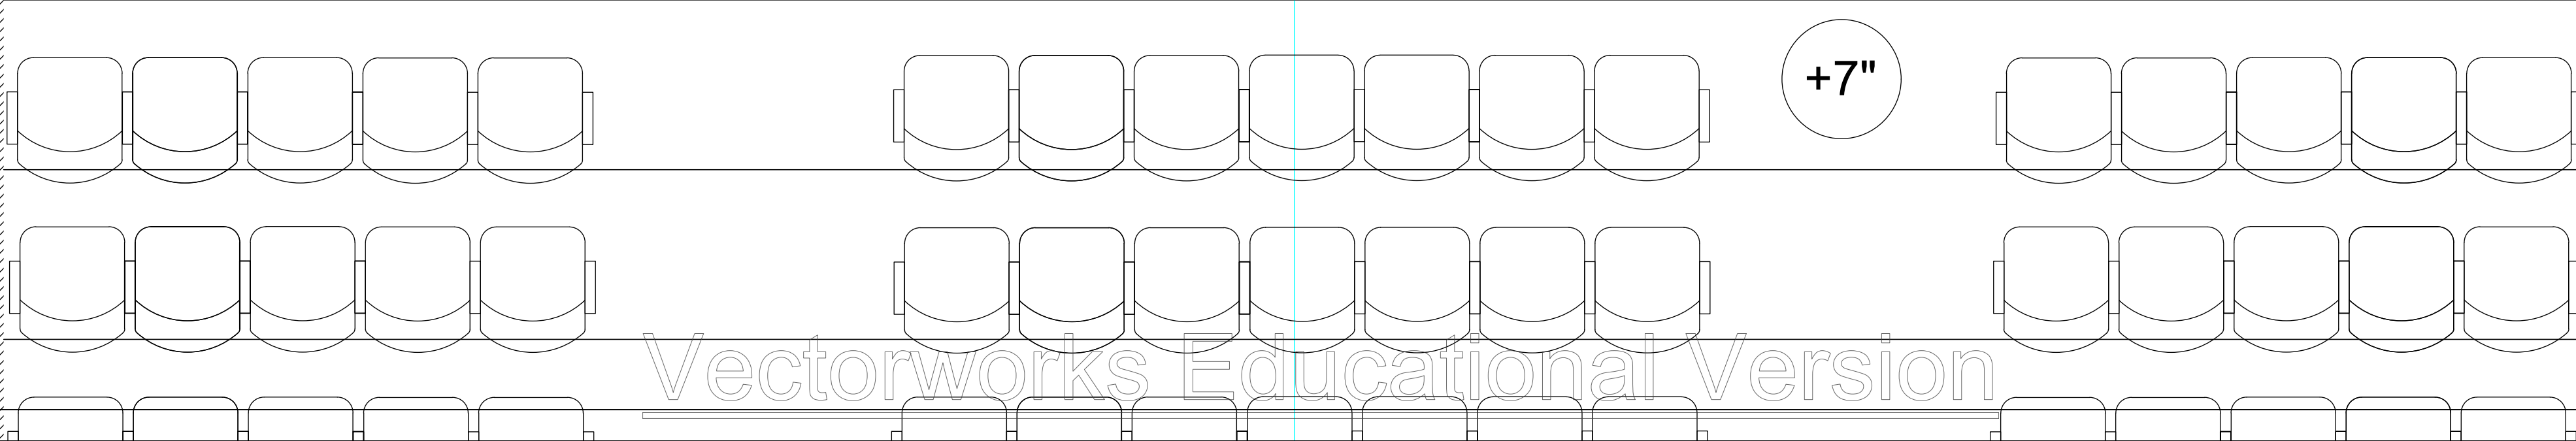

Paint/Props

Lobby

ROMEO AND JULIET	
Groundplan	
Thunder Bay Theatre	
Scenic Design By: Bridgid Burge	
Scale: 1/2"=1'-0"	Date 10/1/18